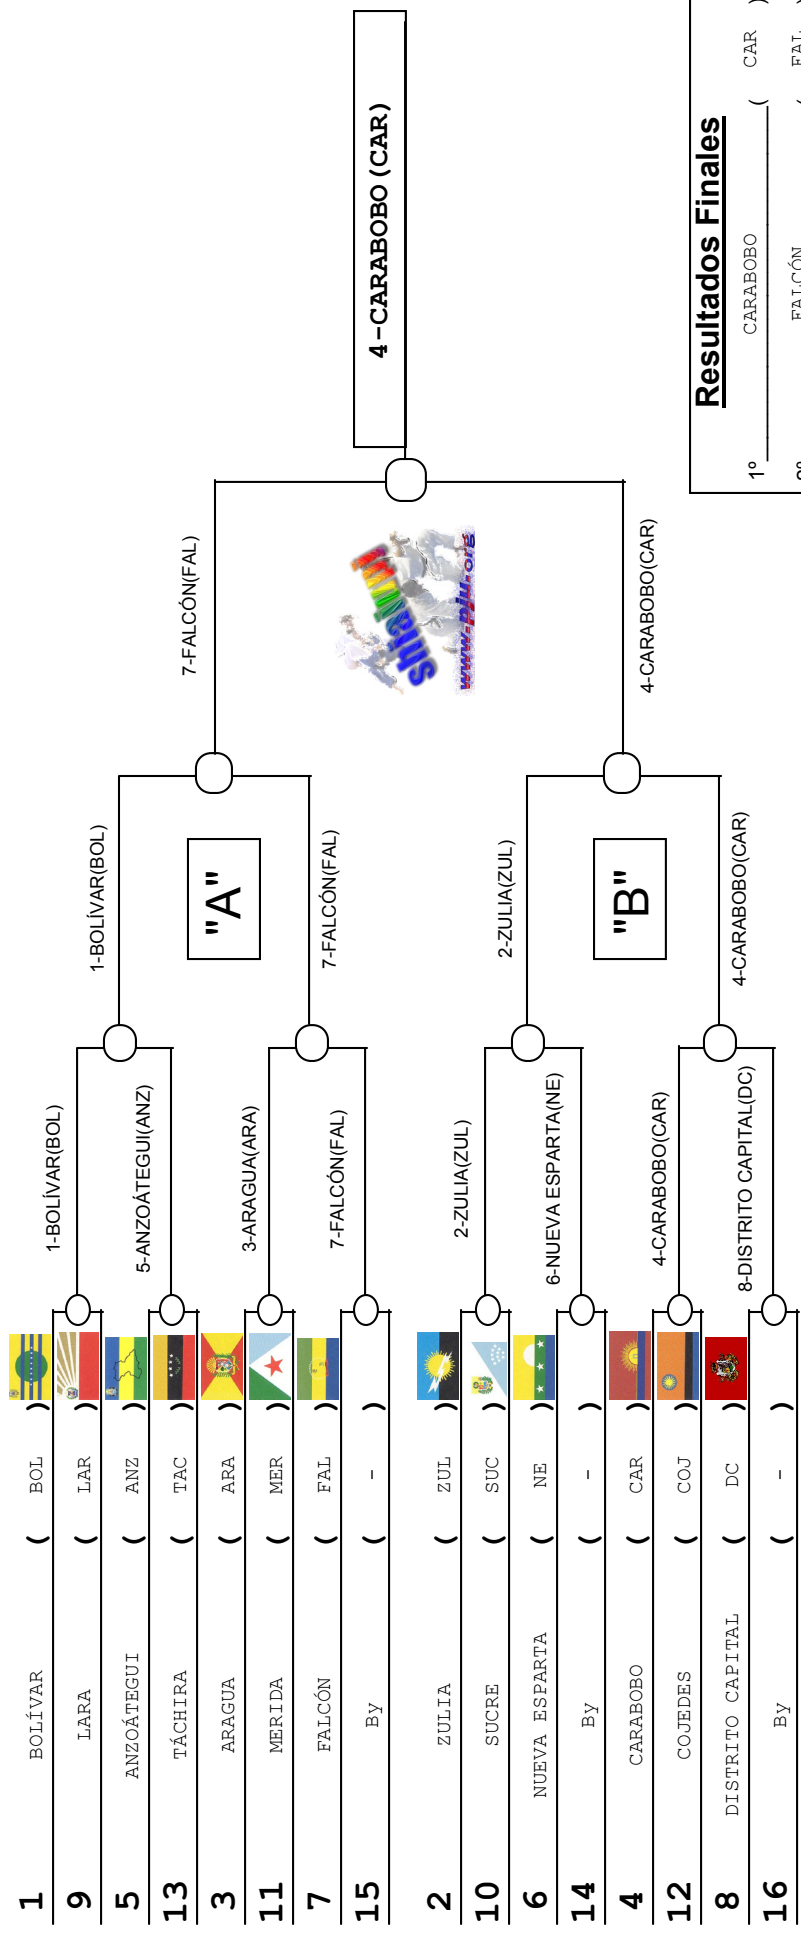

**INSTITUTO NACIONAL DE DEPORTES**  
**FEDERACIÓN VENEZOLANA DE JUDO**  
**XVI JUEGOS DEPORTIVOS NACIONALES ANDES 2005**  
 Mérida, Estado Mérida

A adulto  
**Equi kg**  
 Masculino

-- [ 08/12/2005 ] \_ [ 13/12/2005 ]

# Competitors: 13 Estimated Time (min): 76 # Combats: 15

Round	Competitor 1	Competitor 2	Winner
16	By	By	By
8	DISTRITO CAPITAL (DC)	By	DISTRITO CAPITAL (DC)
12	COJEDES (COJ)	By	COJEDES (COJ)
4	CARABOBO (CAR)	By	CARABOBO (CAR)
14	By	By	By
6	NEUEVA ESPARTA (NE)	By	NEUEVA ESPARTA (NE)
10	SUCRE (SUC)	By	SUCRE (SUC)
2	ZULIA (ZUL)	By	ZULIA (ZUL)
15	By	By	By
7	FALCÓN (FAL)	By	FALCÓN (FAL)
11	MERIDA (MER)	By	MERIDA (MER)
3	ARAGUA (ARA)	By	ARAGUA (ARA)
13	TÁCHIRA (TAC)	By	TÁCHIRA (TAC)
5	ANZOÁTEGUI (ANZ)	By	ANZOÁTEGUI (ANZ)
9	LARA (LAR)	By	LARA (LAR)
1	BOLÍVAR (BOL)	By	BOLÍVAR (BOL)

Round	Competitor 1	Competitor 2	Winner
16	By	By	By
8	DISTRITO CAPITAL (DC)	By	DISTRITO CAPITAL (DC)
12	COJEDES (COJ)	By	COJEDES (COJ)
4	CARABOBO (CAR)	By	CARABOBO (CAR)
14	By	By	By
6	NEUEVA ESPARTA (NE)	By	NEUEVA ESPARTA (NE)
10	SUCRE (SUC)	By	SUCRE (SUC)
2	ZULIA (ZUL)	By	ZULIA (ZUL)
15	By	By	By
7	FALCÓN (FAL)	By	FALCÓN (FAL)
11	MERIDA (MER)	By	MERIDA (MER)
3	ARAGUA (ARA)	By	ARAGUA (ARA)
13	TÁCHIRA (TAC)	By	TÁCHIRA (TAC)
5	ANZOÁTEGUI (ANZ)	By	ANZOÁTEGUI (ANZ)
9	LARA (LAR)	By	LARA (LAR)
1	BOLÍVAR (BOL)	By	BOLÍVAR (BOL)